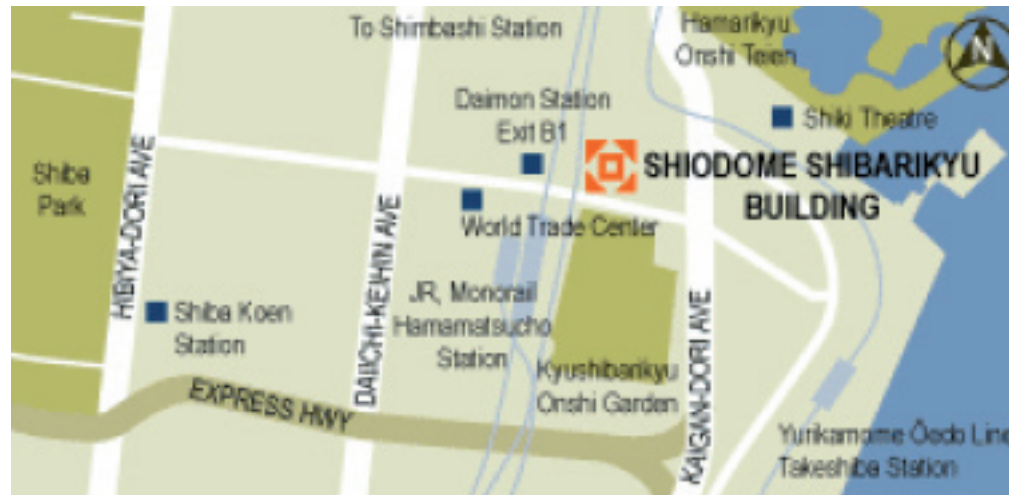

ETHYPHARM JAPAN

Ethypharm Japan
Shiodome Shibarikyū Bldg. 21F, 1-2-3 Kaigan,
Minato-ku, Tokyo 105-0022, Japan

Tel : + 1 (610) 649 9804