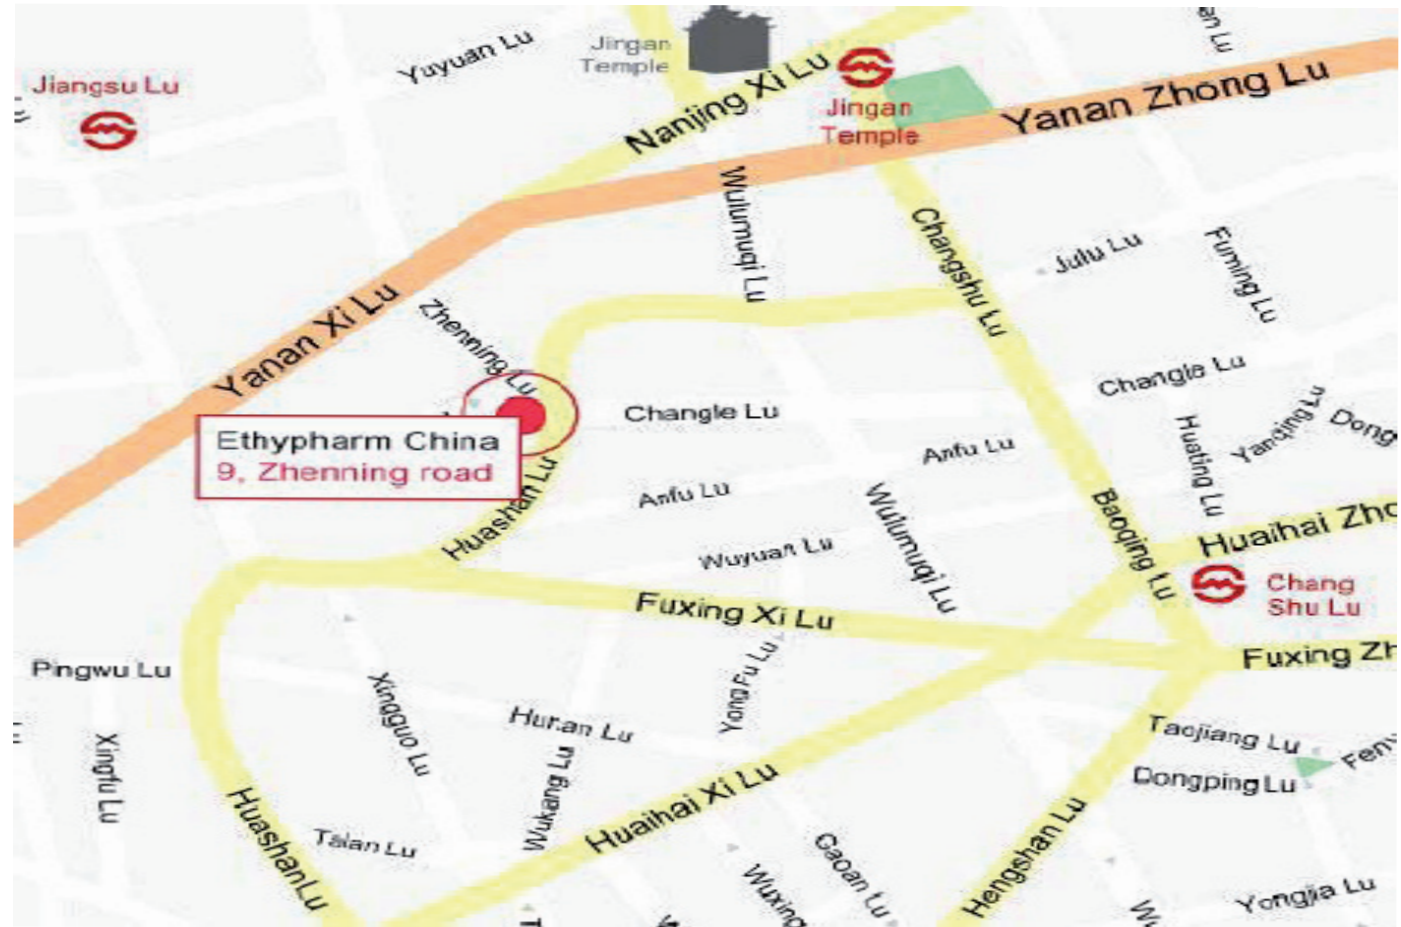

ETHYPHARM CHINA

Ethypharm China
CD, 11 floor, 9 Joy Tower, No.9, Zhen Ning Road,
200051, Shanghai, CHINA

Tel : +1 86-21 6237 5707